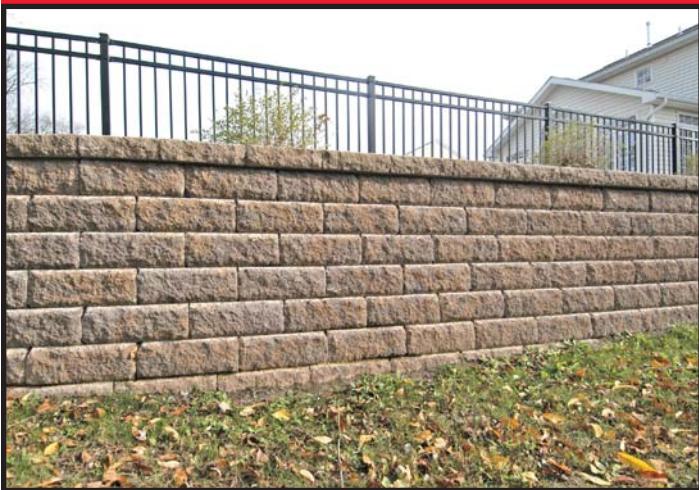

VERSA-LOK[®]
Retaining Wall Systems
Solid Solutions.[™]

StoneEdged[™]

**HALF BOND
LOOKS BEST!**

The age-old appearance of hand-chiseled stone. The modern technology of the only solid, pinned retaining wall system on the market.

Classical Appearance

The VERSA-LOK StoneEdged option adds an artistically stylish feel to any landscape. It is available in rich colors to blend with or enhance any exterior environment.

At first glance, you'd think that each block was quarried and hewn by hand in the tradition of old-world master craftsmen. The texture is reminiscent of the Renaissance period's expertly handcrafted stone cathedrals and monuments. But this retaining wall is a modern work of art, combining concrete technology and durability with the aesthetic quality of hand-cut stone.

Introducing VERSA-LOK StoneEdged, offering the timeless and stately texture of handcrafted stone along with the same solid construction, design flexibility, and ease of installation found in all VERSA-LOK retaining wall systems.

Create your own classic architecture with the VERSA-LOK StoneEdged texture.