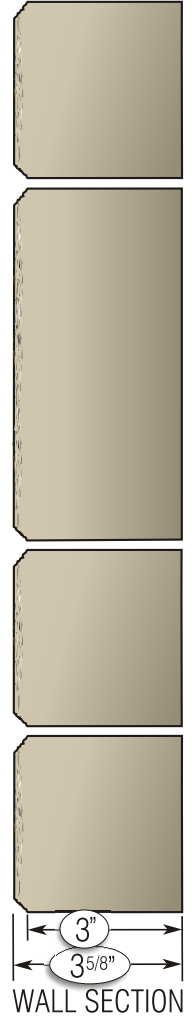

ARTISANROC^{BC}

Decro Face

4" x 8" x 16"
Solid Decro Face

Sizes Available:

- | | |
|------------|------------|
| 4 x 4 x 16 | 4 x 4 x 24 |
| 4 x 6 x 16 | 4 x 6 x 24 |
| 4 x 8 x 16 | 4 x 8 x 24 |

4" x 4" x 16"
Solid Decro Face