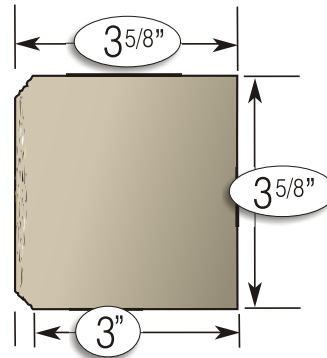

ARTISANROC^{BC}

Decro Face

4" x 8" x 16"
Solid Decro Face

Sizes Available:

- | | |
|------------|------------|
| 4 x 4 x 16 | 4 x 4 x 24 |
| 4 x 6 x 16 | 4 x 6 x 24 |
| 4 x 8 x 16 | 4 x 8 x 24 |

4" x 4" x 16"
Solid Decro Face