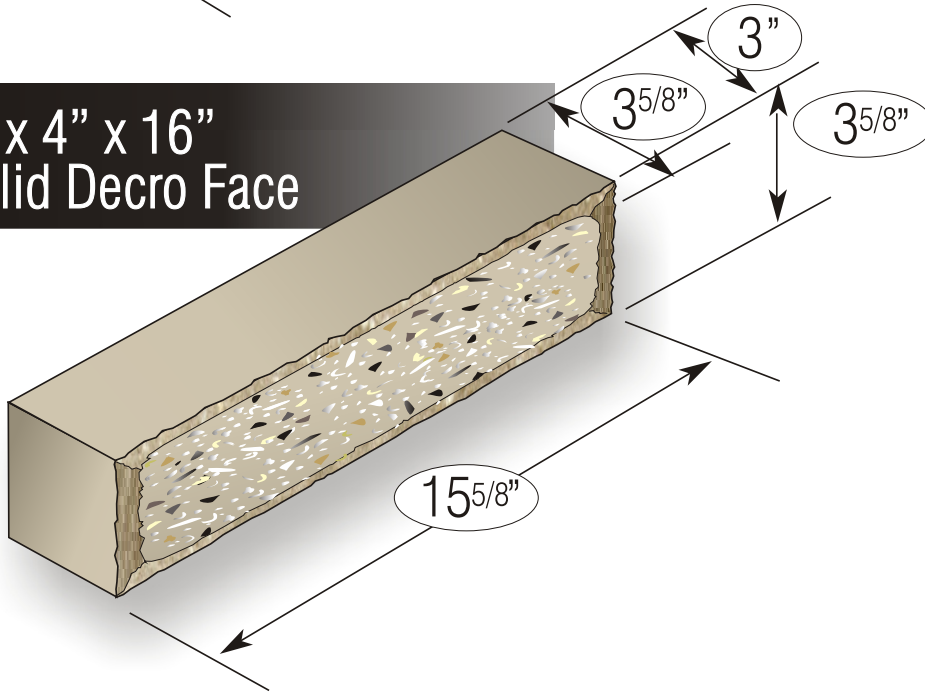

ARTISANROC^{BC}

Decro Face

4" x 8" x 16"
Solid Decro Face

Sizes Available:

- | | |
|------------|------------|
| 4 x 4 x 16 | 4 x 4 x 24 |
| 4 x 6 x 16 | 4 x 6 x 24 |
| 4 x 8 x 16 | 4 x 8 x 24 |

4" x 4" x 16"
Solid Decro Face