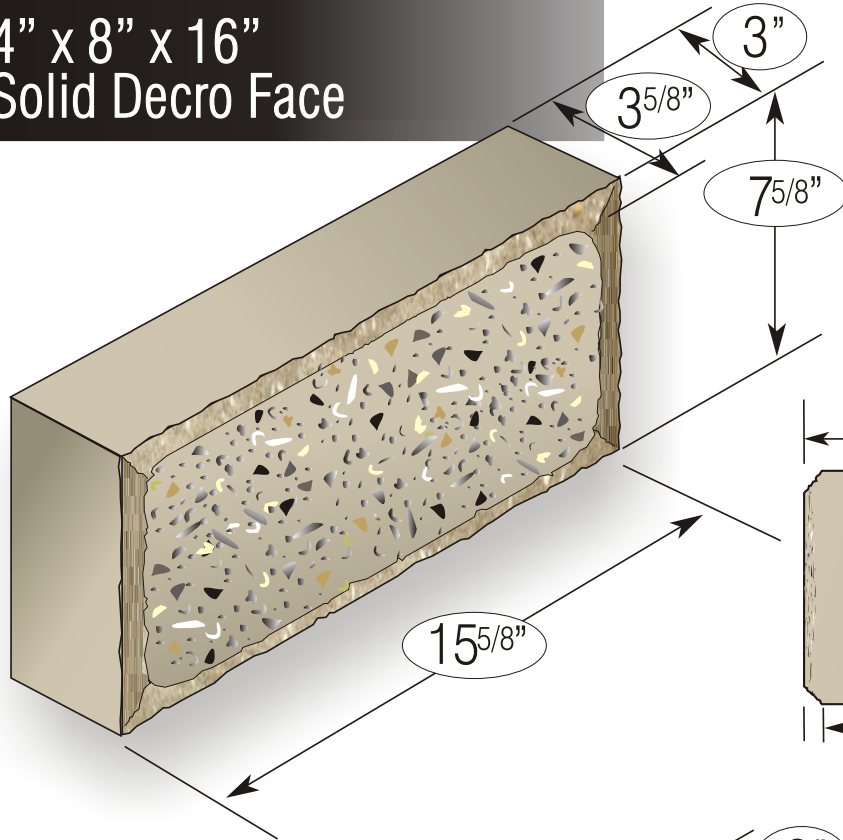

ARTISANROC^{BC}

Decro Face

4" x 8" x 16"
Solid Decro Face

Sizes Available:

- | | |
|------------|------------|
| 4 x 4 x 16 | 4 x 4 x 24 |
| 4 x 6 x 16 | 4 x 6 x 24 |
| 4 x 8 x 16 | 4 x 8 x 24 |

4" x 4" x 16"
Solid Decro Face